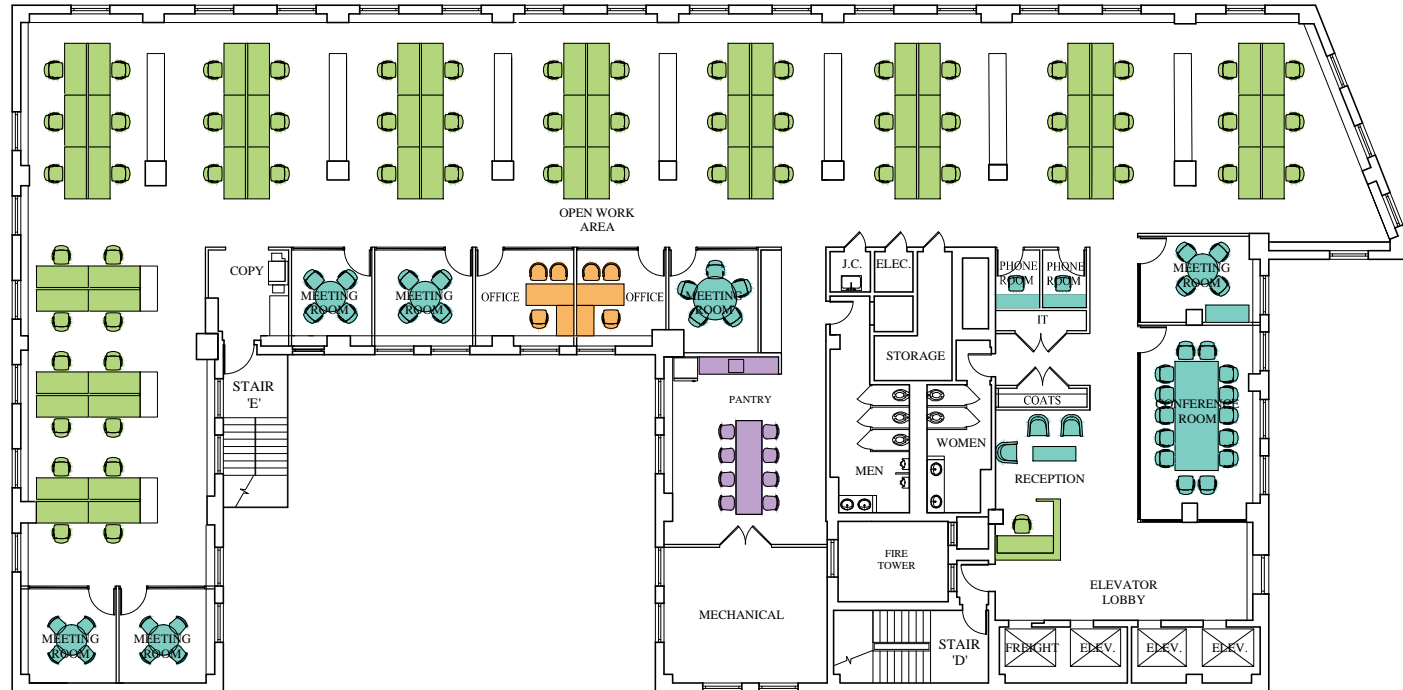

24th FLOOR

24TH FLOOR:	12,611 RSF
CATEGORY	QUANTITY AS SHOWN
OFFICE	2
WORKSTATION INCL. RECEPTION	61
TOTAL	63 (201 SF/PP)
RECEPTION	1
PANTRY	1
CONFERENCE ROOM	1
MEETING ROOM	6
PHONE ROOM	2
COPY AREA	1
COATS	1
IT ROOM	1
MECHANICAL ROOM	1